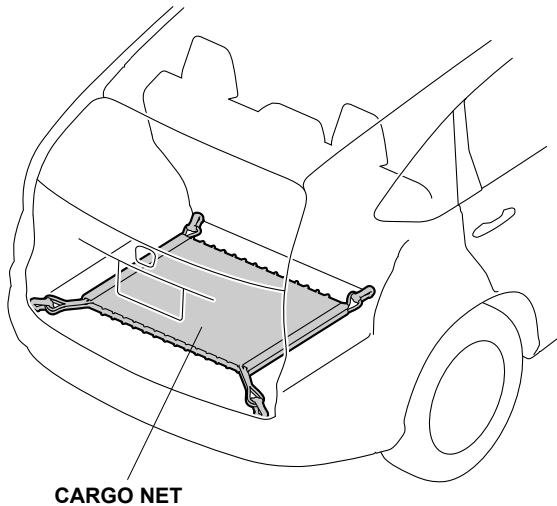

Cargo net

4 Snaps

Illustration of the Cargo Net in the Vehicle

INSTALLATION

Customer Information: The information in this installation instruction is intended for use only by skilled technicians who have the proper tools, equipment, and training to correctly and safely add equipment to your vehicle. These procedures should not be attempted by "do-it-yourselfers."

Installing the Cargo Net

1. Fold the cargo net in half, and attach four snaps to the cargo net as shown.

2. Open the tailgate, and secure four snaps to the hooks in the cargo area.